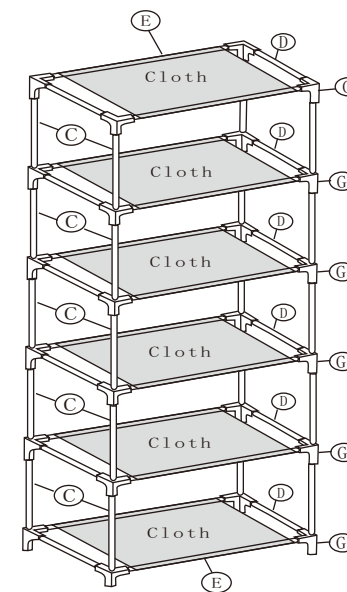

2220731 Schuhregal Lena06

1

Gx4
Dx2
Ex2
Cx4
Clothx1

2

Gx20
Dx10
Ex10
Cx16
Clothx5

3

Bx4
Dx2
Cx4

4

NO.	Qty	Length mm	Sketch
G	24		
B	4		
C	24	169	
D	14	250	
E	12	563	
Cloth	6		