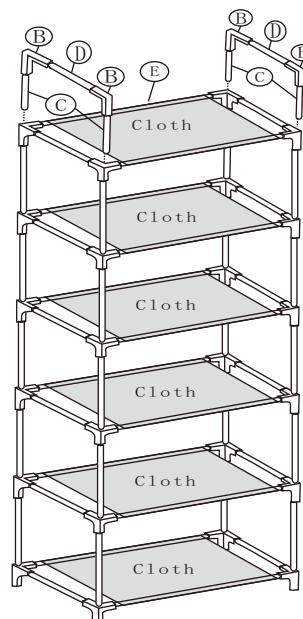

2220731 Schuhregal Lena06

1

Gx4
Dx2
Ex2
Cx4
Clothx1

2

Gx20
Dx10
Ex10
Cx16
Clothx5

3

Bx4
Dx2
Cx4

4

NO.	Qty	Length mm	Sketch
G	24		
B	4		
C	24	169	
D	14	250	
E	12	563	
Cloth	6		